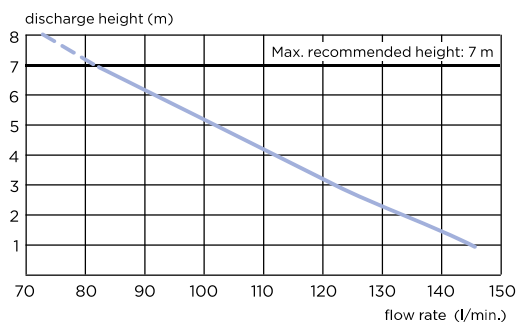

PUMP PERFORMANCE CURVE

PACKING LIST

- Sanigrind Pro
- Check valve
- Connectors
- Activated carbon filter included to neutralise odours