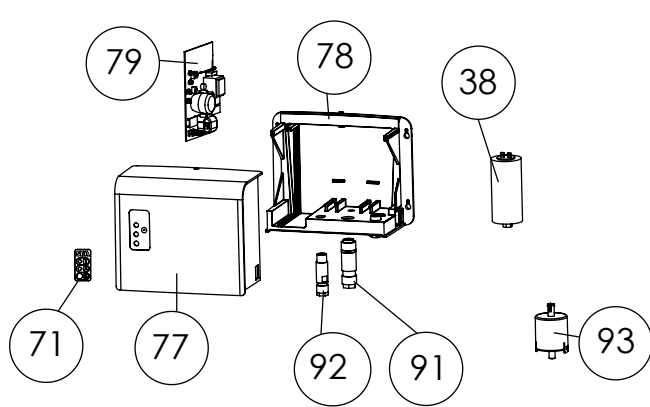

1

Ø110mm Ext
For discharge pipe

2

Ø50mm Ext
For inlet pipe

3

**Ø 100mm
or 110mm Ext.**
For inlet pipe

SANICUBIC 1 VX EN 12050-1

Data specifications	
Type of current	1 phase
Voltage	220-240V
Frequency	50-60 Hz
Motor rating	2 kW
Current	8 A
Cable (4m) sensor - control box	H07RN-F 3X1,5
Cable (4m) engine - control box	H07RN-F 4G1,5
Cable (2,5m) Power supply cable	H07RN-F 3G1,5
Protection code	Station: IP68, control box: IPX4
Max. discharge height (Q=0m ³ /h)	13 m
Max. flow rate	40 m ³ /h
Max temperature	35°C (70°C , 5 min)
Free passage	50 mm
Tank volume	60 L
Useful volume	21 L
ON / OFF level activation	165 mm /65 mm
ON alarm activation	235 mm
Weight including accessories	30 kg
Discharge	Øext 110 mm
Inlet	Øext 125,110,100,50,40 mm
Ventilation	Øext 75 mm