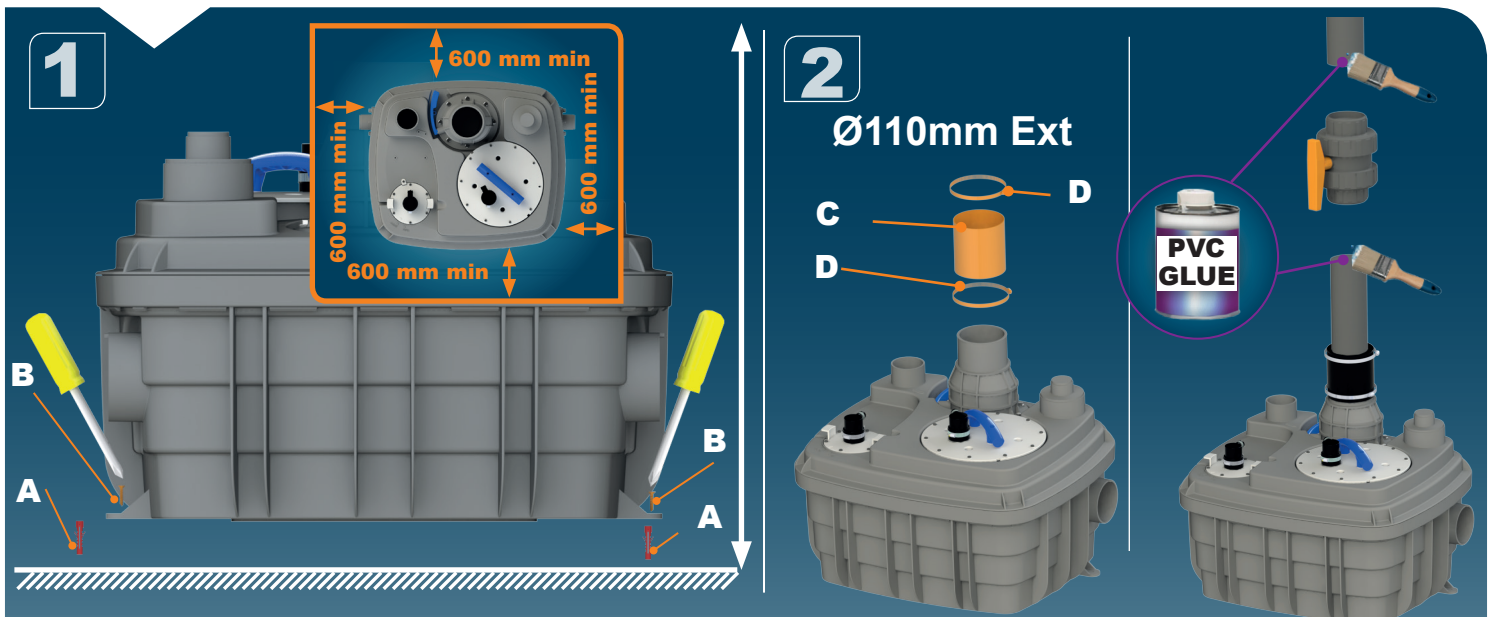

A x2	B x2	C x1 Ø110mm	D x2 118x126mm	E x4 Ø40/50mm	F x8 40x60
G x1 Ø100/110/125mm	H x2 Ø100/110	I x4 100/120	J x1 Ø75mm	K x2 80x100	L x2
M x1	N x1	O x1 120/140