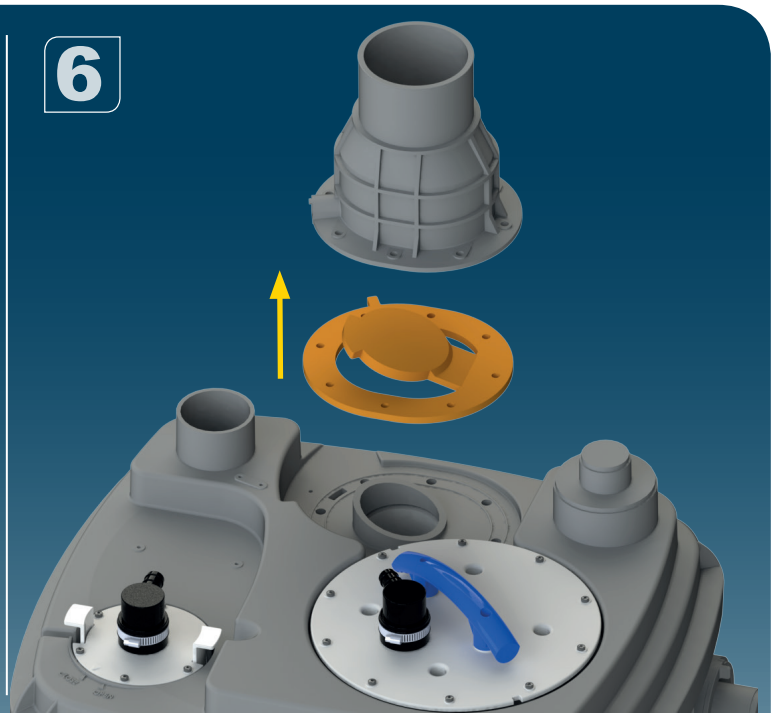

KR 설치내용서

CE

A x2	B x2	C x1 Ø110mm	D x2 118x126mm	E x4 Ø40/50mm	F x8 40x60
G x1 Ø100/110/125mm	H x2 Ø100/110	I x4 100/120	J x1 Ø75mm	K x2 80x100	L x2
M x1	N x1	O x1 120/140			

9

10

11

12

ACCESSORIES OPTION

1

Ø110mm Ext
For discharge pipe

2

Ø50mm Ext
For inlet pipe

3

**Ø 100mm
or 110mm Ext.**
For inlet pipe

SANICUBIC 1 VX EN 12050-1

Data specifications	
Type of current	1 phase
Voltage	220-240V
Frequency	50-60 Hz
Motor rating	2 kW
Current	8 A
Cable (4m) sensor - control box	H07RN-F 3X1,5
Cable (4m) engine - control box	H07RN-F 4G1,5
Cable (2,5m) Power supply cable	H07RN-F 3G1,5
Protection code	Station: IP68, control box: IPX4
Max. discharge height (Q=0m ³ /h)	13 m
Max. flow rate	40 m ³ /h
Max temperature	35°C (70°C , 5 min)
Free passage	50 mm
Tank volume	60 L
Useful volume	21 L
ON / OFF level activation	165 mm /65 mm
ON alarm activation	235 mm
Weight including accessories	30 kg
Discharge	Øext 110 mm
Inlet	Øext 125,110,100,50,40 mm
Ventilation	Øext 75 mm