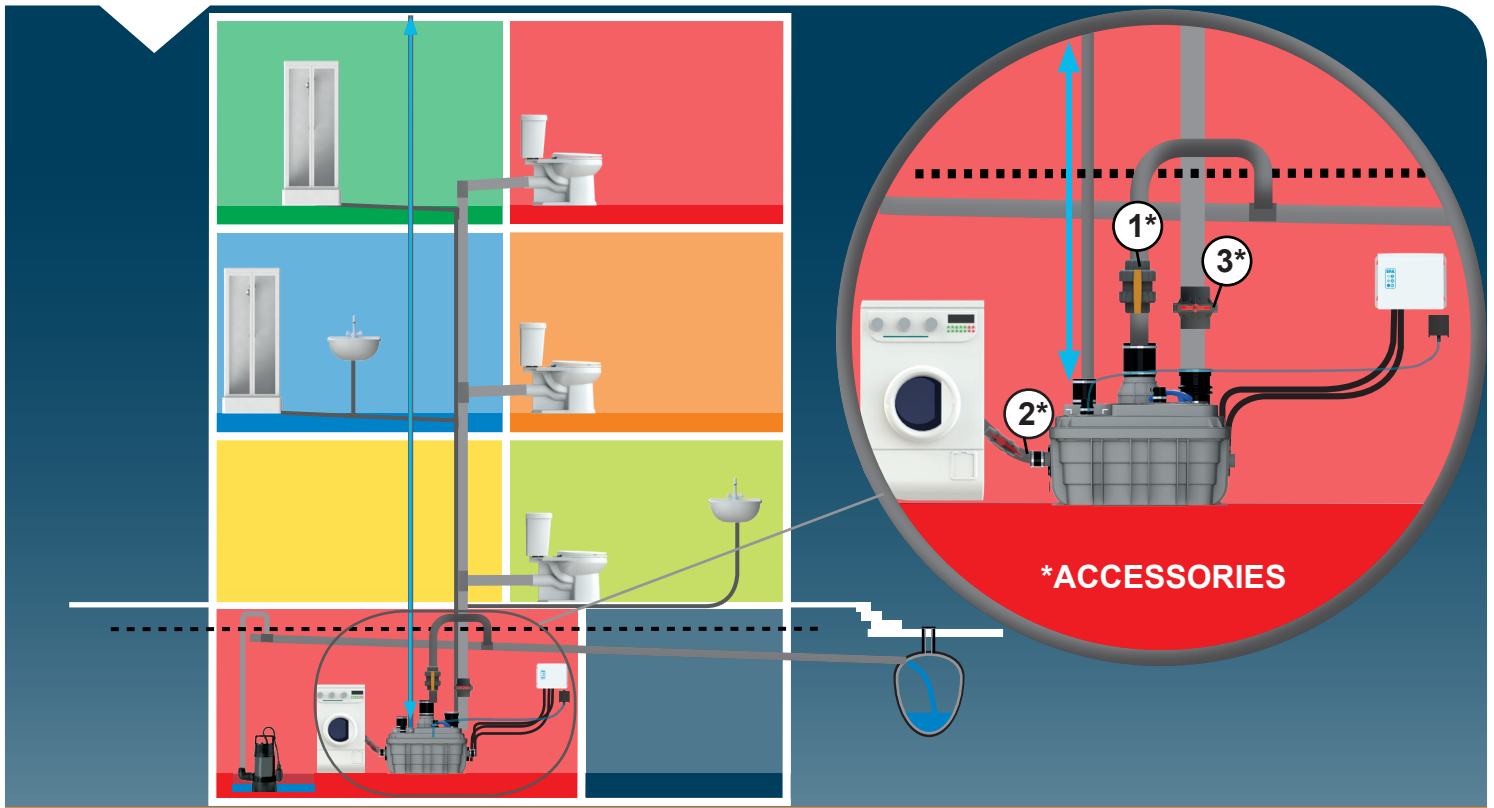

A x2	B x2	C x1 Ø110mm	D x2 118x126mm	E x4 Ø40/50mm	F x8 40x60
G x1 Ø100/110/125mm	H x2 Ø100/110	I x4 100/120	J x1 Ø75mm	K x2 80x100	L x2
M x1	N x1	O x1 120/140