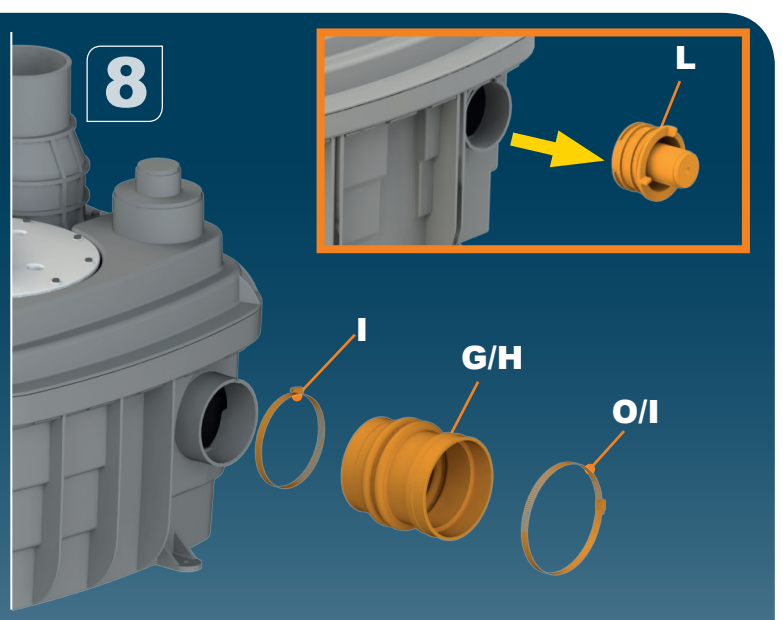

KR 설치내용서

CE

A x2	B x2	C x1 Ø110mm	D x2 118x126mm	E x4 Ø40/50mm	F x8 40x60
G x1 Ø100/110/125mm	H x2 Ø100/110	I x4 100/120	J x1 Ø75mm	K x2 80x100	L x2
M x1	N x1	O x1 120/140			

9

10

11

12

ACCESSORIES OPTION

1

Ø110mm Ext
For discharge pipe

2

Ø50mm Ext
For inlet pipe

3

**Ø 100mm
or 110mm Ext.**
For inlet pipe

SANICUBIC 1 VX EN 12050-1

Data specifications	
Type of current	1 phase
Voltage	220-240V
Frequency	50-60 Hz
Motor rating	2 kW
Current	8 A
Cable (4m) sensor - control box	H07RN-F 3X1,5
Cable (4m) engine - control box	H07RN-F 4G1,5
Cable (2,5m) Power supply cable	H07RN-F 3G1,5
Protection code	Station: IP68, control box: IPX4
Max. discharge height (Q=0m ³ /h)	13 m
Max. flow rate	40 m ³ /h
Max temperature	35°C (70°C , 5 min)
Free passage	50 mm
Tank volume	60 L
Useful volume	21 L
ON / OFF level activation	165 mm /65 mm
ON alarm activation	235 mm
Weight including accessories	30 kg
Discharge	Øext 110 mm
Inlet	Øext 125,110,100,50,40 mm
Ventilation	Øext 75 mm