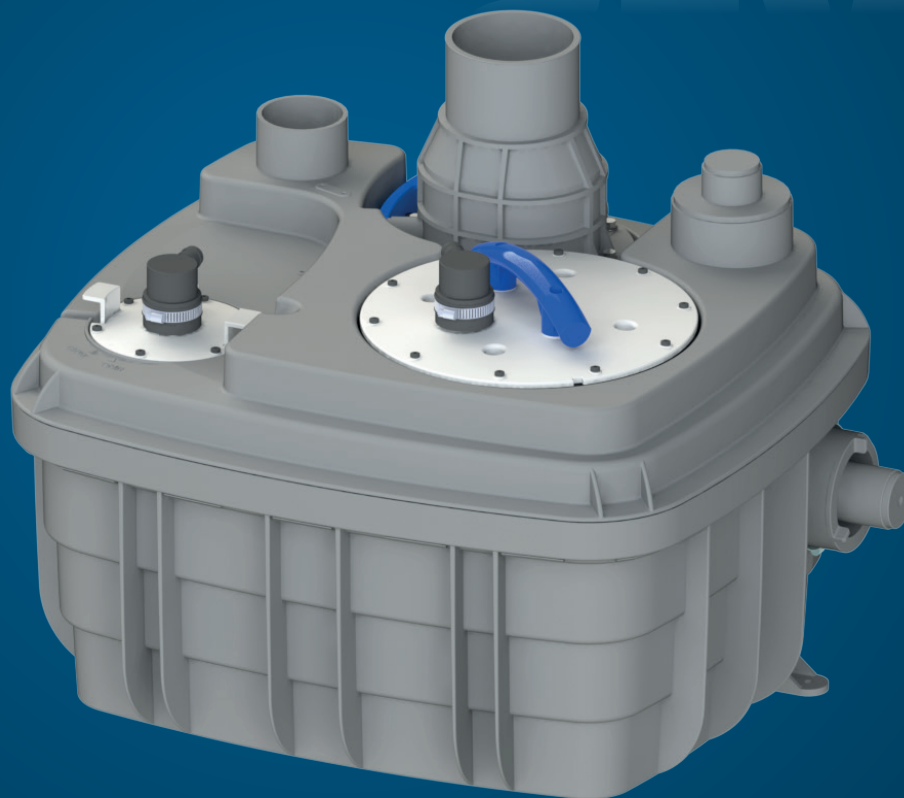

CUBIC 1 VX

172

11.18

SFA

SANICUBIC® 1 VX

FR NOTICE D'INSTALLATION

UK INSTALLATION INSTRUCTIONS

DE INSTALLATIONSHINWEISE

1

Ø110mm Ext
For discharge pipe

2

Ø50mm Ext
For inlet pipe

3

**Ø 100mm
or 110mm Ext.**
For inlet pipe

SANICUBIC 1 VX EN 12050-1

Data specifications	
Type of current	1 phase
Voltage	220-240V
Frequency	50-60 Hz
Motor rating	2 kW
Current	8 A
Cable (4m) sensor - control box	H07RN-F 3X1,5
Cable (4m) engine - control box	H07RN-F 4G1,5
Cable (2,5m) Power supply cable	H07RN-F 3G1,5
Protection code	Station: IP68, control box: IPX4
Max. discharge height (Q=0m ³ /h)	13 m
Max. flow rate	40 m ³ /h
Max temperature	35°C (70°C , 5 min)
Free passage	50 mm
Tank volume	60 L
Useful volume	21 L
ON / OFF level activation	165 mm /65 mm
ON alarm activation	235 mm
Weight including accessories	30 kg
Discharge	Øext 110 mm
Inlet	Øext 125,110,100,50,40 mm
Ventilation	Øext 75 mm