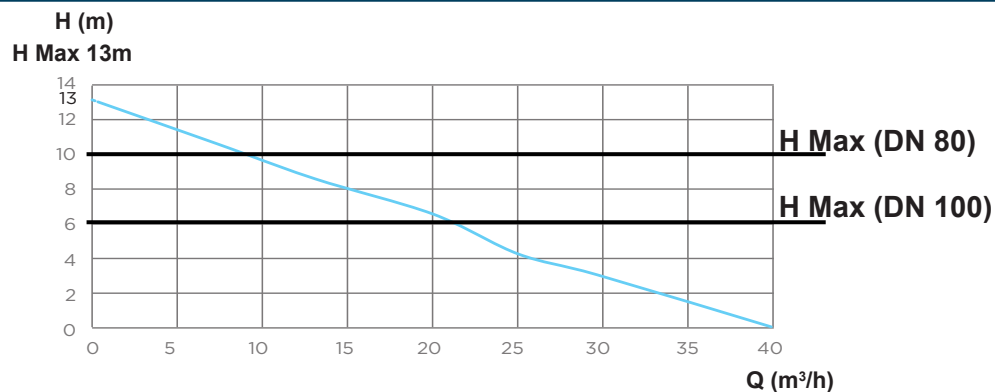

1

Ø110mm Ext
For discharge pipe

2

Ø50mm Ext
For inlet pipe

3

**Ø 100mm
or 110mm Ext.**
For inlet pipe

SANICUBIC 1 VX EN 12050-1

Data specifications	
Type of current	1 phase
Voltage	220-240V
Frequency	50-60 Hz
Motor rating	2 kW
Current	8 A
Cable (4m) sensor - control box	H07RN-F 3X1,5
Cable (4m) engine - control box	H07RN-F 4G1,5
Cable (2,5m) Power supply cable	H07RN-F 3G1,5
Protection code	Station: IP68, control box: IPX4
Max. discharge height (Q=0m ³ /h)	13 m
Max. flow rate	40 m ³ /h
Max temperature	35°C (70°C , 5 min)
Free passage	50 mm
Tank volume	60 L
Useful volume	21 L
ON / OFF level activation	165 mm /65 mm
ON alarm activation	235 mm
Weight including accessories	30 kg
Discharge	Øext 110 mm
Inlet	Øext 125,110,100,50,40 mm
Ventilation	Øext 75 mm