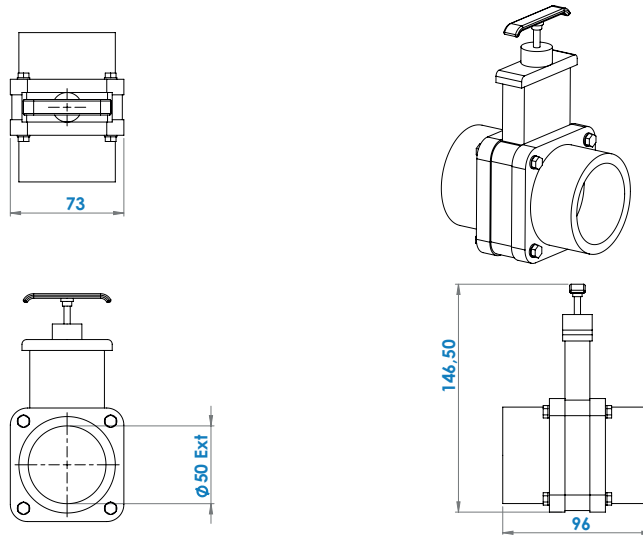

1

Ø110mm Ext
For discharge pipe

2

Ø50mm Ext
For inlet pipe

3

**Ø 100mm
or 110mm Ext.**
For inlet pipe

SANICUBIC 1 VX EN 12050-1

Data specifications	
Type of current	1 phase
Voltage	220-240V
Frequency	50-60 Hz
Motor rating	2 kW
Current	8 A
Cable (4m) sensor - control box	H07RN-F 3X1,5
Cable (4m) engine - control box	H07RN-F 4G1,5
Cable (2,5m) Power supply cable	H07RN-F 3G1,5
Protection code	Station: IP68, control box: IPX4
Max. discharge height (Q=0m ³ /h)	13 m
Max. flow rate	40 m ³ /h
Max temperature	35°C (70°C , 5 min)
Free passage	50 mm
Tank volume	60 L
Useful volume	21 L
ON / OFF level activation	165 mm /65 mm
ON alarm activation	235 mm
Weight including accessories	30 kg
Discharge	Øext 110 mm
Inlet	Øext 125,110,100,50,40 mm
Ventilation	Øext 75 mm