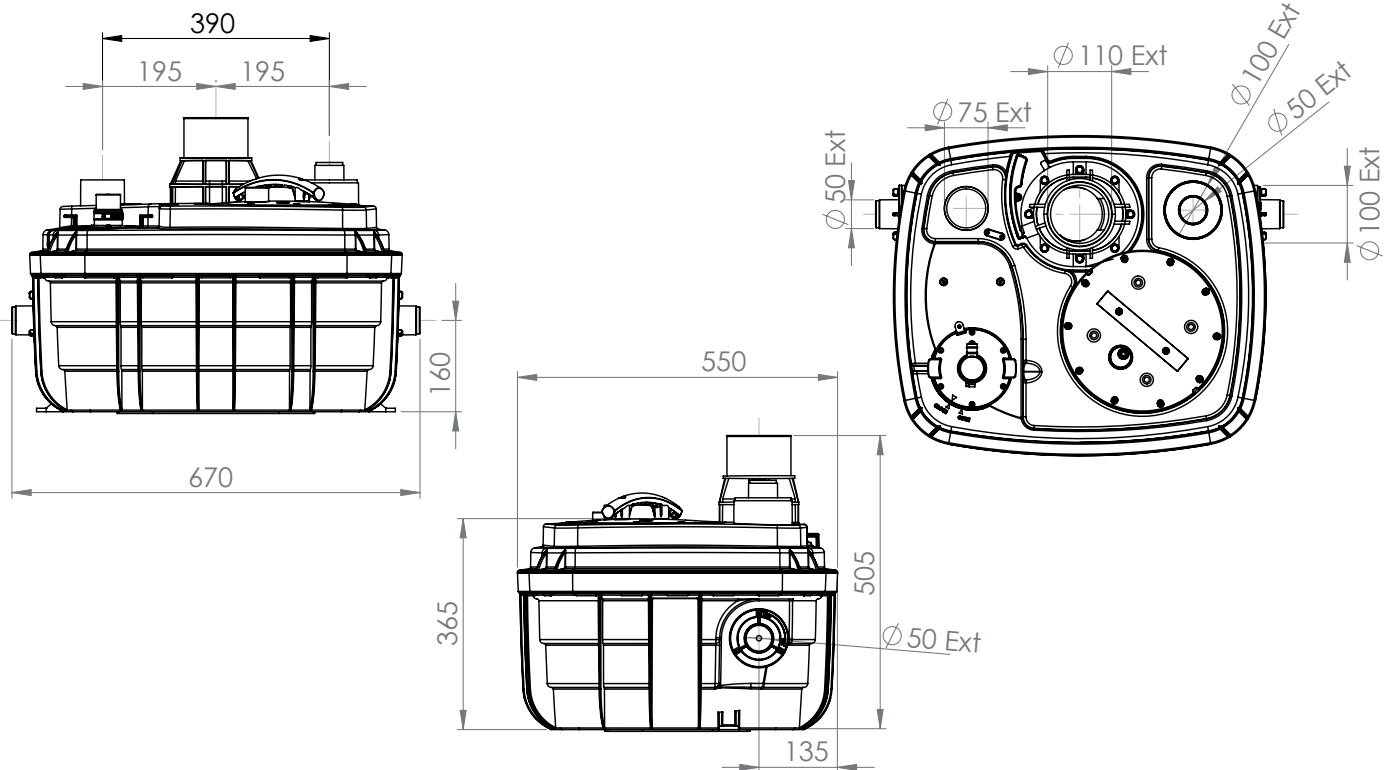

1

Ø110mm Ext
For discharge pipe

2

Ø50mm Ext
For inlet pipe

3

**Ø 100mm
or 110mm Ext.**
For inlet pipe

SANICUBIC 1 VX EN 12050-1

Data specifications	
Type of current	1 phase
Voltage	220-240V
Frequency	50-60 Hz
Motor rating	2 kW
Current	8 A
Cable (4m) sensor - control box	H07RN-F 3X1,5
Cable (4m) engine - control box	H07RN-F 4G1,5
Cable (2,5m) Power supply cable	H07RN-F 3G1,5
Protection code	Station: IP68, control box: IPX4
Max. discharge height (Q=0m ³ /h)	13 m
Max. flow rate	40 m ³ /h
Max temperature	35°C (70°C , 5 min)
Free passage	50 mm
Tank volume	60 L
Useful volume	21 L
ON / OFF level activation	165 mm /65 mm
ON alarm activation	235 mm
Weight including accessories	30 kg
Discharge	Øext 110 mm
Inlet	Øext 125,110,100,50,40 mm
Ventilation	Øext 75 mm