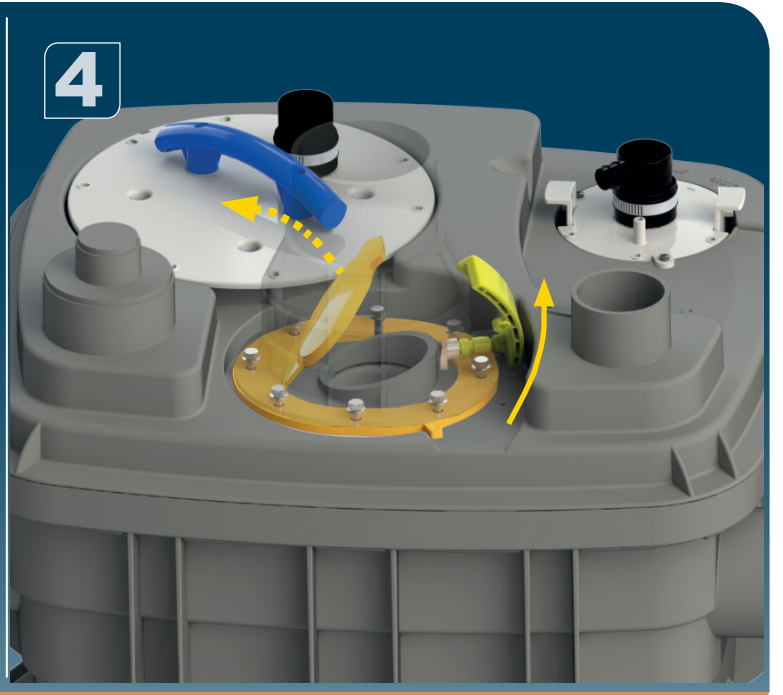

KR 설치내용서

CE

A x2	B x2	C x1 Ø110mm	D x2 118x126mm	E x4 Ø40/50mm	F x8 40x60
G x1 Ø100/110/125mm	H x2 Ø100/110	I x4 100/120	J x1 Ø75mm	K x2 80x100	L x2
M x1	N x1	O x1 120/140			

9

10

11

12

ACCESSORIES OPTION

1

Ø110mm Ext
For discharge pipe

2

Ø50mm Ext
For inlet pipe

3

**Ø 100mm
or 110mm Ext.**
For inlet pipe

SANICUBIC 1 VX EN 12050-1

Data specifications	
Type of current	1 phase
Voltage	220-240V
Frequency	50-60 Hz
Motor rating	2 kW
Current	8 A
Cable (4m) sensor - control box	H07RN-F 3X1,5
Cable (4m) engine - control box	H07RN-F 4G1,5
Cable (2,5m) Power supply cable	H07RN-F 3G1,5
Protection code	Station: IP68, control box: IPX4
Max. discharge height (Q=0m ³ /h)	13 m
Max. flow rate	40 m ³ /h
Max temperature	35°C (70°C , 5 min)
Free passage	50 mm
Tank volume	60 L
Useful volume	21 L
ON / OFF level activation	165 mm /65 mm
ON alarm activation	235 mm
Weight including accessories	30 kg
Discharge	Øext 110 mm
Inlet	Øext 125,110,100,50,40 mm
Ventilation	Øext 75 mm