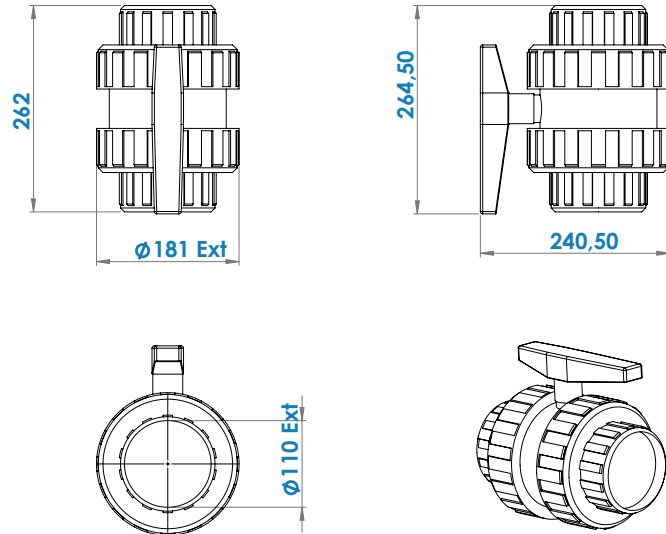

KR 설치내용서

CE

A x2	B x2	C x1 Ø110mm	D x2 118x126mm	E x4 Ø40/50mm	F x8 40x60
G x1 Ø100/110/125mm	H x2 Ø100/110	I x4 100/120	J x1 Ø75mm	K x2 80x100	L x2
M x1	N x1	O x1 120/140			

9

10

11

12

ACCESSORIES OPTION

1

Ø110mm Ext
For discharge pipe

2

Ø50mm Ext
For inlet pipe

3

**Ø 100mm
or 110mm Ext.**
For inlet pipe

SANICUBIC 1 VX EN 12050-1

Data specifications	
Type of current	1 phase
Voltage	220-240V
Frequency	50-60 Hz
Motor rating	2 kW
Current	8 A
Cable (4m) sensor - control box	H07RN-F 3X1,5
Cable (4m) engine - control box	H07RN-F 4G1,5
Cable (2,5m) Power supply cable	H07RN-F 3G1,5
Protection code	Station: IP68, control box: IPX4
Max. discharge height (Q=0m ³ /h)	13 m
Max. flow rate	40 m ³ /h
Max temperature	35°C (70°C , 5 min)
Free passage	50 mm
Tank volume	60 L
Useful volume	21 L
ON / OFF level activation	165 mm /65 mm
ON alarm activation	235 mm
Weight including accessories	30 kg
Discharge	Øext 110 mm
Inlet	Øext 125,110,100,50,40 mm
Ventilation	Øext 75 mm