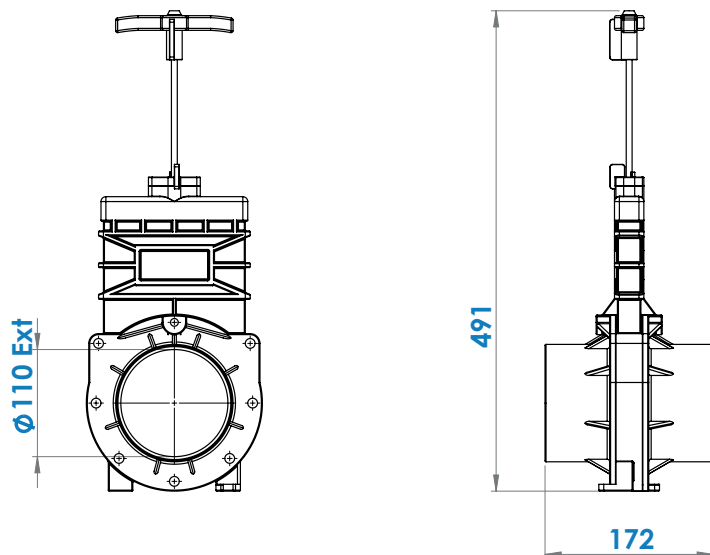

1

Ø110mm Ext
For discharge pipe

2

Ø50mm Ext
For inlet pipe

3

**Ø 100mm
or 110mm Ext.**
For inlet pipe

SANICUBIC 1 VX EN 12050-1

Data specifications	
Type of current	1 phase
Voltage	220-240V
Frequency	50-60 Hz
Motor rating	2 kW
Current	8 A
Cable (4m) sensor - control box	H07RN-F 3X1,5
Cable (4m) engine - control box	H07RN-F 4G1,5
Cable (2,5m) Power supply cable	H07RN-F 3G1,5
Protection code	Station: IP68, control box: IPX4
Max. discharge height (Q=0m ³ /h)	13 m
Max. flow rate	40 m ³ /h
Max temperature	35°C (70°C , 5 min)
Free passage	50 mm
Tank volume	60 L
Useful volume	21 L
ON / OFF level activation	165 mm /65 mm
ON alarm activation	235 mm
Weight including accessories	30 kg
Discharge	Øext 110 mm
Inlet	Øext 125,110,100,50,40 mm
Ventilation	Øext 75 mm