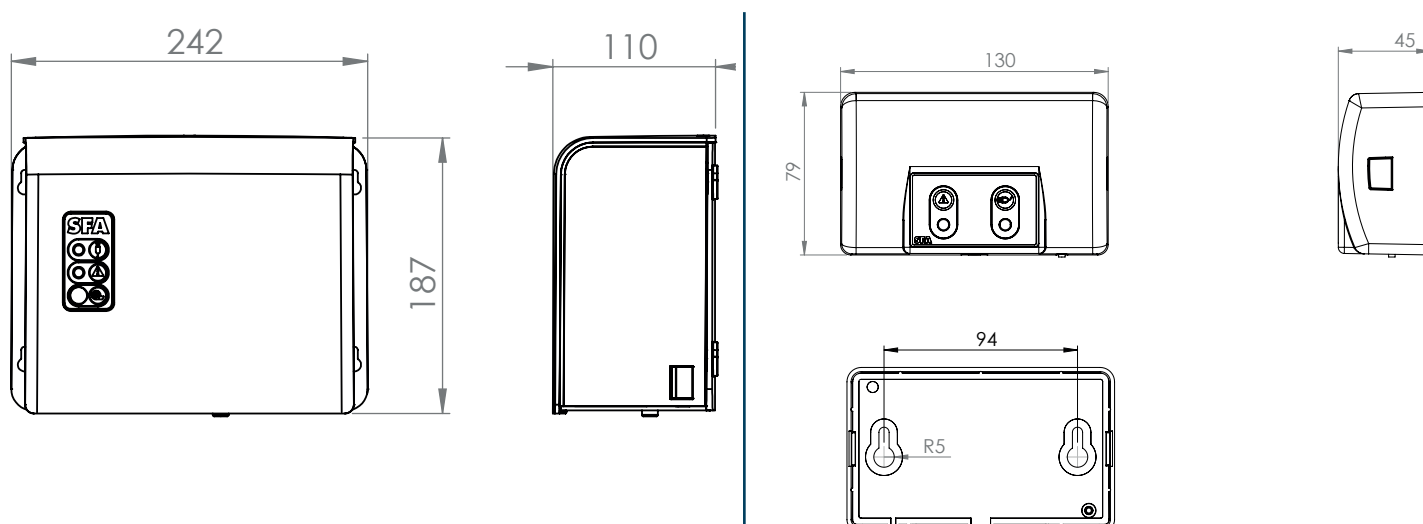

1

Ø110mm Ext
For discharge pipe

2

Ø50mm Ext
For inlet pipe

3

**Ø 100mm
or 110mm Ext.**
For inlet pipe

SANICUBIC 1 VX EN 12050-1

Data specifications	
Type of current	1 phase
Voltage	220-240V
Frequency	50-60 Hz
Motor rating	2 kW
Current	8 A
Cable (4m) sensor - control box	H07RN-F 3X1,5
Cable (4m) engine - control box	H07RN-F 4G1,5
Cable (2,5m) Power supply cable	H07RN-F 3G1,5
Protection code	Station: IP68, control box: IPX4
Max. discharge height (Q=0m ³ /h)	13 m
Max. flow rate	40 m ³ /h
Max temperature	35°C (70°C , 5 min)
Free passage	50 mm
Tank volume	60 L
Useful volume	21 L
ON / OFF level activation	165 mm /65 mm
ON alarm activation	235 mm
Weight including accessories	30 kg
Discharge	Øext 110 mm
Inlet	Øext 125,110,100,50,40 mm
Ventilation	Øext 75 mm