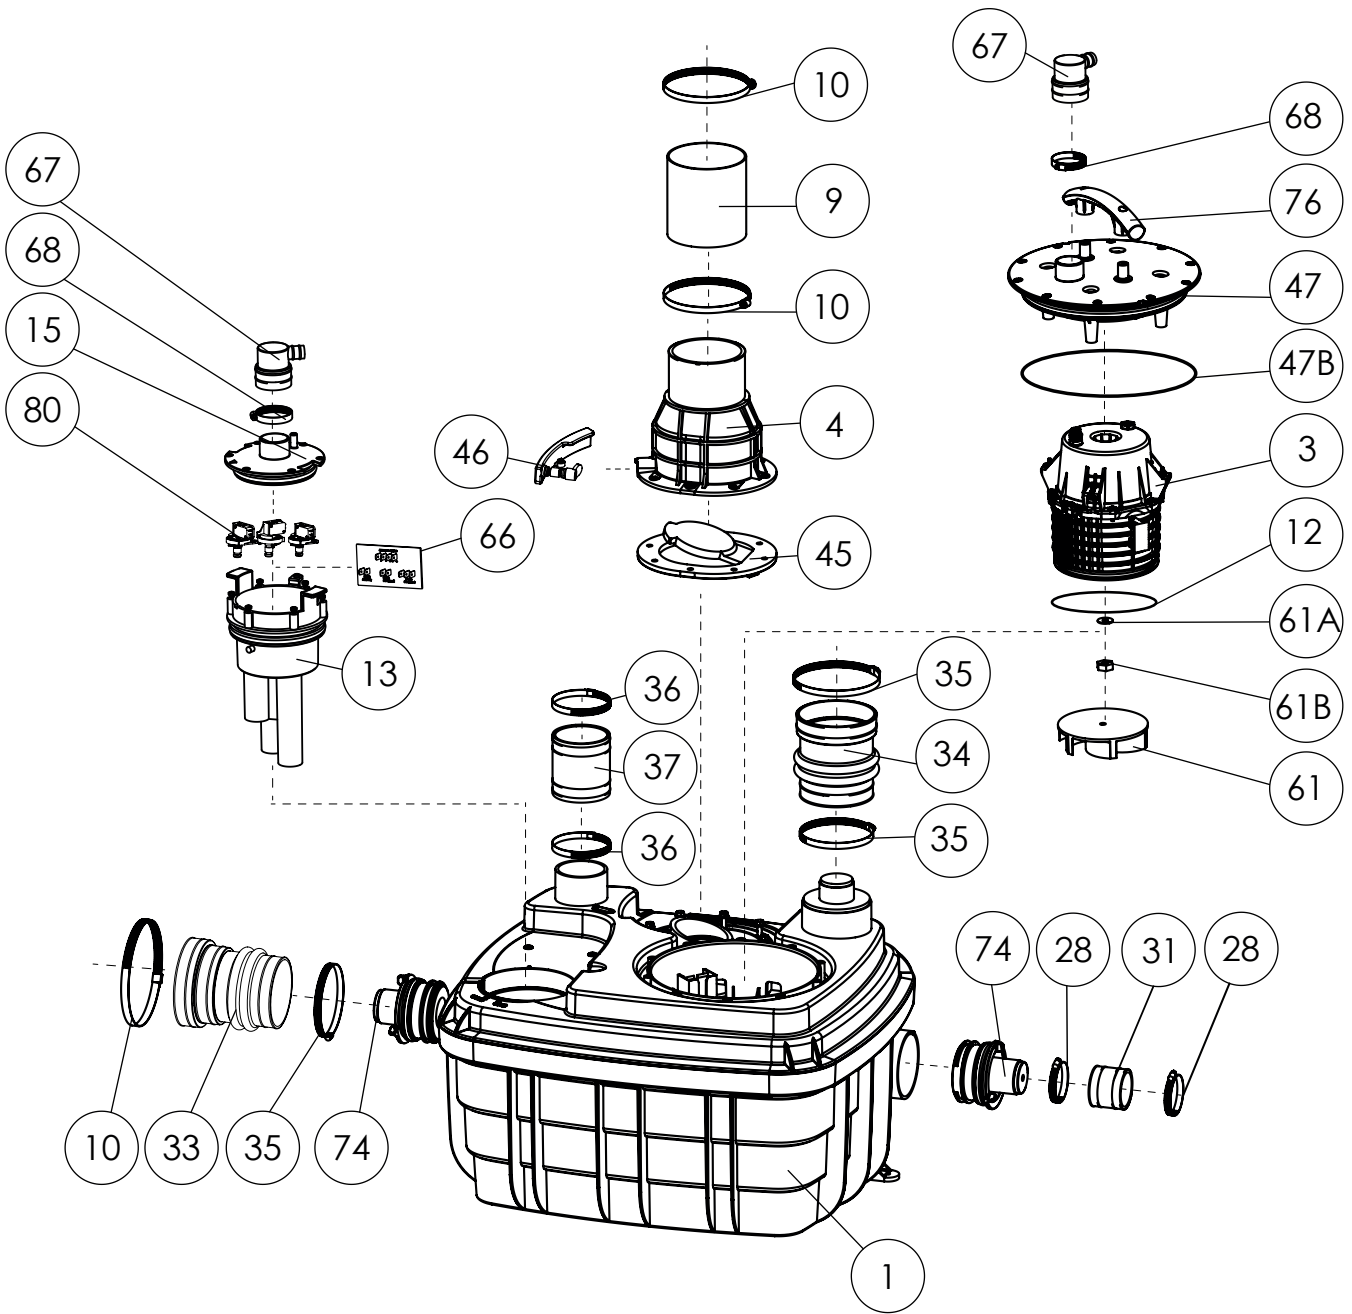

KR 설치내용서

CE

A x2	B x2	C x1 Ø110mm	D x2 118x126mm	E x4 Ø40/50mm	F x8 40x60
G x1 Ø100/110/125mm	H x2 Ø100/110	I x4 100/120	J x1 Ø75mm	K x2 80x100	L x2
M x1	N x1	O x1 120/140			

9

10

11

12

ACCESSORIES OPTION

1

Ø110mm Ext
For discharge pipe

2

Ø50mm Ext
For inlet pipe

3

**Ø 100mm
or 110mm Ext.**
For inlet pipe

SANICUBIC 1 VX EN 12050-1

Data specifications	
Type of current	1 phase
Voltage	220-240V
Frequency	50-60 Hz
Motor rating	2 kW
Current	8 A
Cable (4m) sensor - control box	H07RN-F 3X1,5
Cable (4m) engine - control box	H07RN-F 4G1,5
Cable (2,5m) Power supply cable	H07RN-F 3G1,5
Protection code	Station: IP68, control box: IPX4
Max. discharge height (Q=0m ³ /h)	13 m
Max. flow rate	40 m ³ /h
Max temperature	35°C (70°C , 5 min)
Free passage	50 mm
Tank volume	60 L
Useful volume	21 L
ON / OFF level activation	165 mm /65 mm
ON alarm activation	235 mm
Weight including accessories	30 kg
Discharge	Øext 110 mm
Inlet	Øext 125,110,100,50,40 mm
Ventilation	Øext 75 mm